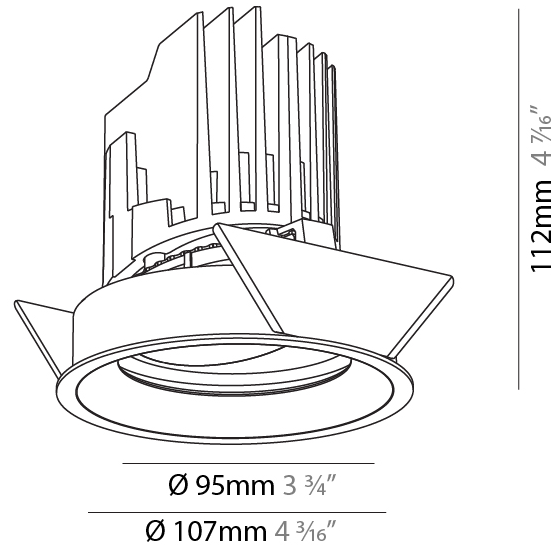

GENERAL

Series: Bioniq
 Subseries: Bioniq Round Adjustable
 Brand: Prolight
 Division: Architectural
 Mounting Type: Recessed
 Mounting Location: Ceiling
 Subcategory: Downlight

PHYSICAL

Shape: Round
 Diameter (mm): 107
 Diameter (in): 4 3/16
 Height (mm): 112
 Height (in): 4 7/16
 Ceiling Thickness (mm): 10 / 12.5 / 15
 Ceiling Thickness (in): 3/8 or 1/2 or 9/16
 Min. Recessing Depth (mm): 130
 Min. Recessing Depth (in): 5 1/8
 Light Distribution: Adjustable / Downlight
 Weight (kg): 0.47
 Weight (lbs): 1.04
 Fixture Finish: SSR / BKV / CWI / CRY / HAB / UFT / ITA / RUA / FTG / MYG / LOD / PUS / FRO / FUP / KIA / POP / BLS / SPG / MEY / GOH / GUM / CHC / COM / ABZ / JAG / OBR / MOS / ROR
 Fixture Material: Aluminum Die Cast
 Cut-out Measurements: 98mm / 3 7/8"

OPTICAL

Reflector°: 10
 Optic°: Lens Pack - No Lens
 Adjustability: Rotational 355°; Tilt 30°

RATINGS AND CERTIFICATIONS

Certified By: Certified for North American Standards
 IP rating: IP20

					
98mm 3 7/8"	130mm 5 1/8"	10 15mm 3/8" 9/16"	30°	355°	↑