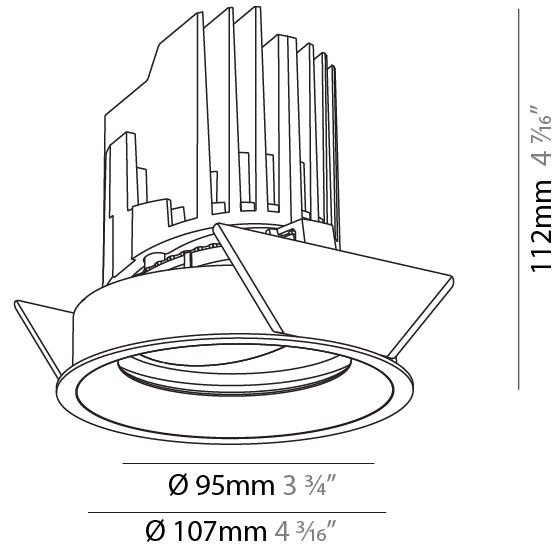

GENERAL

Series: Bioniq
 Subseries: Bioniq Round Adjustable
 Brand: Prolight
 Division: Architectural
 Mounting Type: Recessed
 Mounting Location: Ceiling
 Subcategory: Downlight

PHYSICAL

Shape: Round
 Diameter (mm): 107
 Diameter (in): 4 3/16
 Height (mm): 112
 Height (in): 4 7/16
 Ceiling Thickness (mm): 10 / 12.5 / 15
 Ceiling Thickness (in): 3/8 or 1/2 or 9/16
 Min. Recessing Depth (mm): 130
 Min. Recessing Depth (in): 5 1/8
 Light Distribution: Adjustable / Downlight
 Weight (kg): 0.47
 Weight (lbs): 1.04
 Fixture Finish: SSR / BKV / CWI / CRY / HAB / UFT / ITA / RUA / FTG / MYG / LOD / PUS / FRO / FUP / KIA / POP / BLS / SPG / MEY / GOH / GUM / CHC / COM / ABZ / JAG / OBR / MOS / ROR
 Fixture Material: Aluminum Die Cast
 Cut-out Measurements: 98mm / 3 7/8"

OPTICAL

Reflector°: 10
 Adjustability: Rotational 355°; Tilt 30°

RATINGS AND CERTIFICATIONS

Certified By: Certified for North American Standards
 IP rating: IP20

	98mm 3 7/8"	130mm 5 1/8"	10 15mm 3/8" 9/16"	30°	355°	